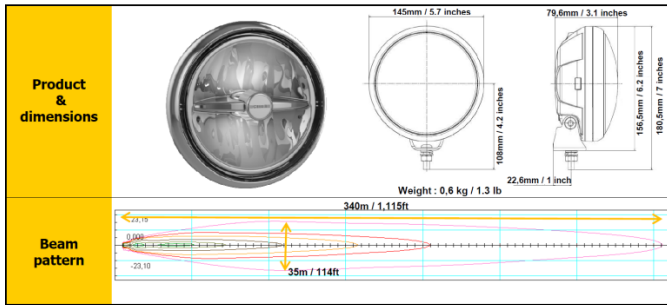

Short Description

Performances

ECE reference index: 12,5
LED lux: 1,120 lumens
Output flux: 560 lumens
Luminous intensity: 75,000 candelas
Light colour: 6,000 kelvins

Cover Included

Description

Performances

ECE reference index: 12,5
LED lux: 1,120 lumens
Output flux: 560 lumens
Luminous intensity: 75,000 candelas
Light colour: 6,000 kelvins

Cover Included

Product Gallery

valeo-prime.co.uk

valeo-prime.co.uk