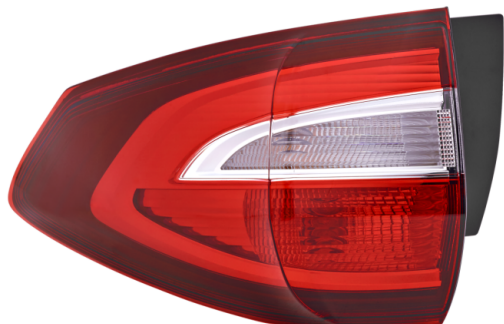

RL Ford C-Max 2015/05 Wing R LHD/RHD

Brand: Valeo

Product Code: 047032

Availability: 100

Weight: 0.00kg

Dimensions: 0.00cm x 0.00cm x 0.00cm

Price: £95.27

Ex VAT: £79.39